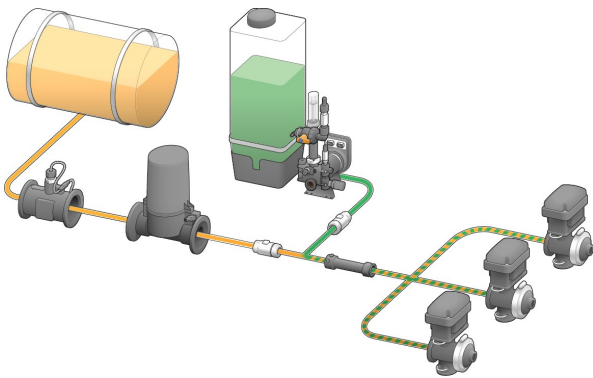

RAVEN

www.ravenprecision.com
www.raveneurope.com

A LEGACY OF PERFORMANCE AND RELIABILITY

The Sidekick Pro™ direct injection system sets a new standard for chemical applications of every type, with unprecedented precision, savings, and safety. Sidekick Pro requires no tank mixing, and with the industry's first automatic calibration feature, you're ready to go in minutes. Utilize Rinse Assist to automatically flush the pump quickly and thoroughly. The whole system is amazingly simple and pays off with greater precision, higher yields and unrivaled efficiency.

FEATURES AND BENEFITS

- Two different types of pumps; 0.03-1.2 L/min and 0.15-6 L/min
- Up to 5 units on one machine, allowing easy switching between fields and applications with Hawkeye® Nozzle Control
- ISObus compatible
- No pre-mixing, tank mixing, cross contamination or clean out reduces waste from unused product
- Time-sensitive chemical mixtures don't require mixing in the tank which decreases susceptibility to wasted product in rainy or windy conditions
- Powerful positive displacement pump which injects on the pressure side, closer to the boom, for faster response time
- Eliminates waste for more environmentally friendly practices
- Flexibility with multiple chemical applications
- Reduced chemical exposure means additional safety for operator
- Adjust chemical concentration on the fly rather than spraying more or less of the entire mix
- Gives you greater flexibility in applications to tackle weed resistance and other challenges
- Automatically flush Sidekick Pro pump with Rinse Assist for increased reliability and fewer service issues.